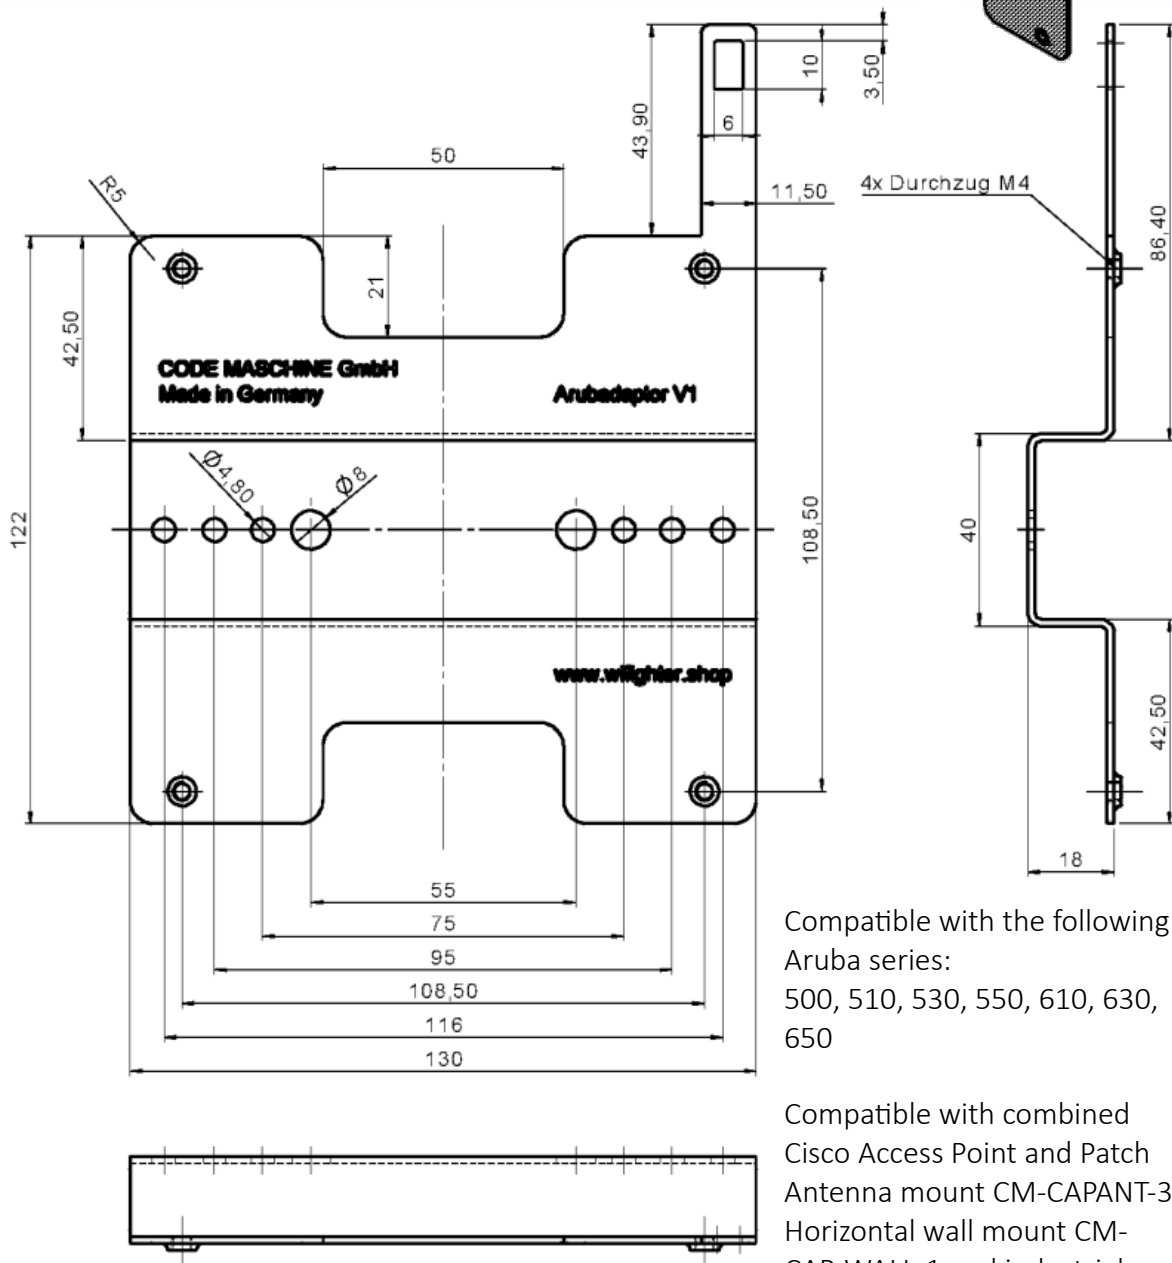

Arubadapter V1

WIFIGHTER.SHOP

Cisco to Aruba Adapter

Material: Stainless steel

Made in Germany

Weight: 205 Gramm

Dimensions: (L x B x H in mm) 167 x 130 x 20

Compatible with the following Aruba series:
500, 510, 530, 550, 610, 630, 650

Compatible with combined Cisco Access Point and Patch Antenna mount CM-CAPANT-3, Horizontal wall mount CM-CAP-WALL-1 and industrial ceiling mount CM-CAP-IND-1.