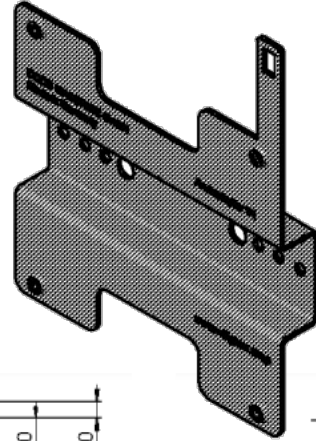

Arubadapter V1

WIFIGHTER.SHOP

Cisco to Aruba Adapter

Material: Stainless steel

Made in Germany

Weight: 205 Gramm

Dimensions: (L x B x H in mm) 167 x 130 x 20

Compatible with the following Aruba series:
500, 510, 530, 550, 610, 630, 650

Compatible with combined Cisco Access Point and Patch Antenna mount CM-CAPANT-3, Horizontal wall mount CM-CAP-WALL-1 and industrial ceiling mount CM-CAP-IND-1.